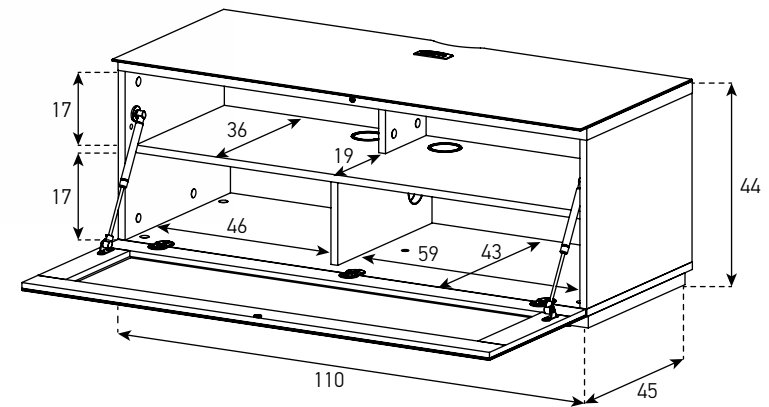

# ST 110I-BLK-BLK-BS

**SONOROUS**<sup>®</sup>  
made in Europe

Max. Screen Size: 46"  
110 W x 45 D x 44 H cm  
Flap Door with Push to Open System  
Top Shelf and Front Door Tempered Glass  
Easy Cable access between shelves and sections  
IR Friendly Front Glass (Remote Controls Work Through the Glass)  
2 Years Warranty

Tempered  
Safety Glass

Assembly  
Required

Cable Management  
System

Max Top  
Weight 50 Kg